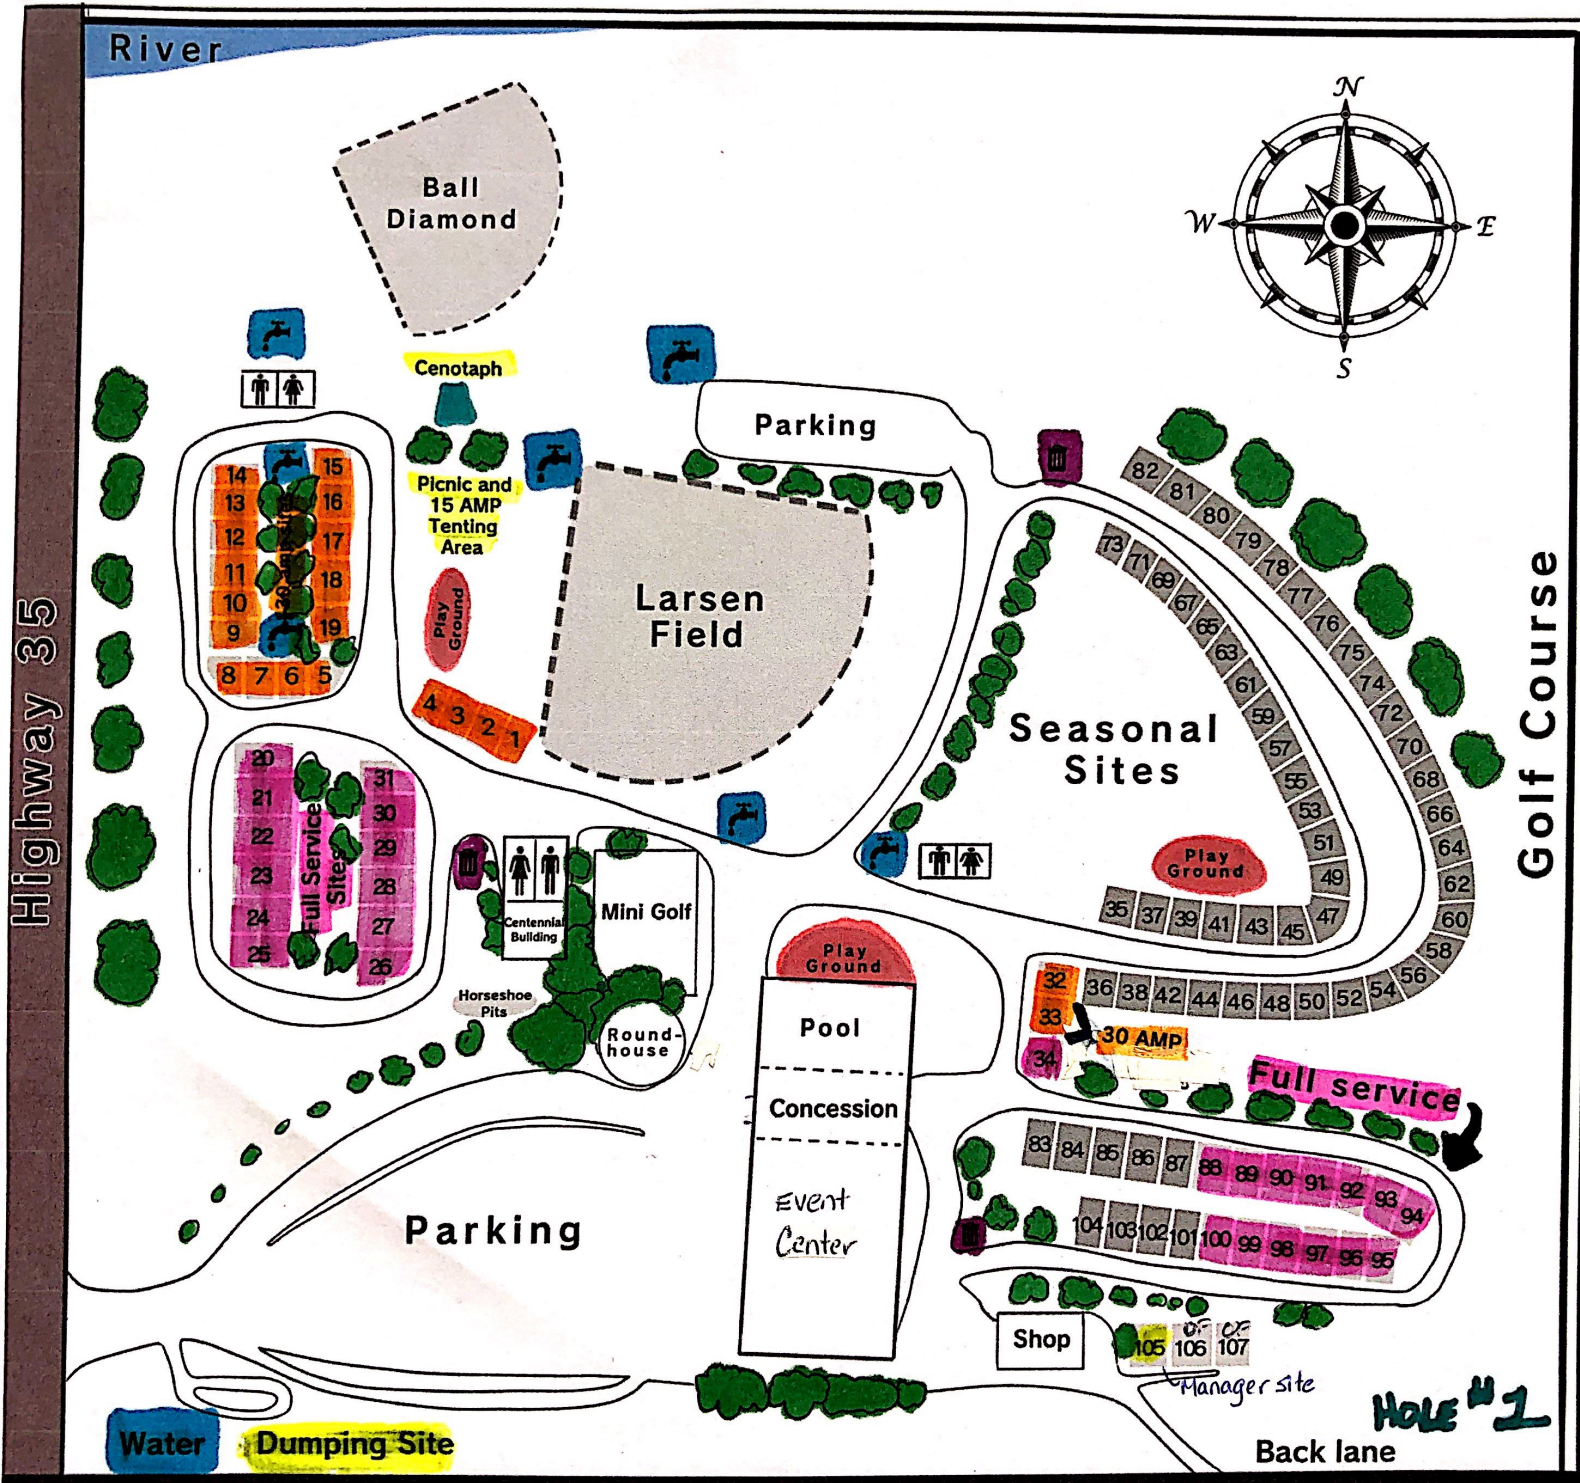

Oungre Memorial Reginal Park

Box 69 - Oungre, Saskatchewan - S0C 1Z0

Phone: 1 (306) 456-2531
 Fax: 1 (306) 456-2404
 Email: oungrepark@sasktel.net
 Website: www.OungrePark.com

- Seasonal Sites: 35 - 87 101 - 104
- Full Service: 20 - 31 88 - 94 95 - 100, (106, 107) overflow
- 30 AMP: 1 - 19, 32 - 33
- Manager Site: 105